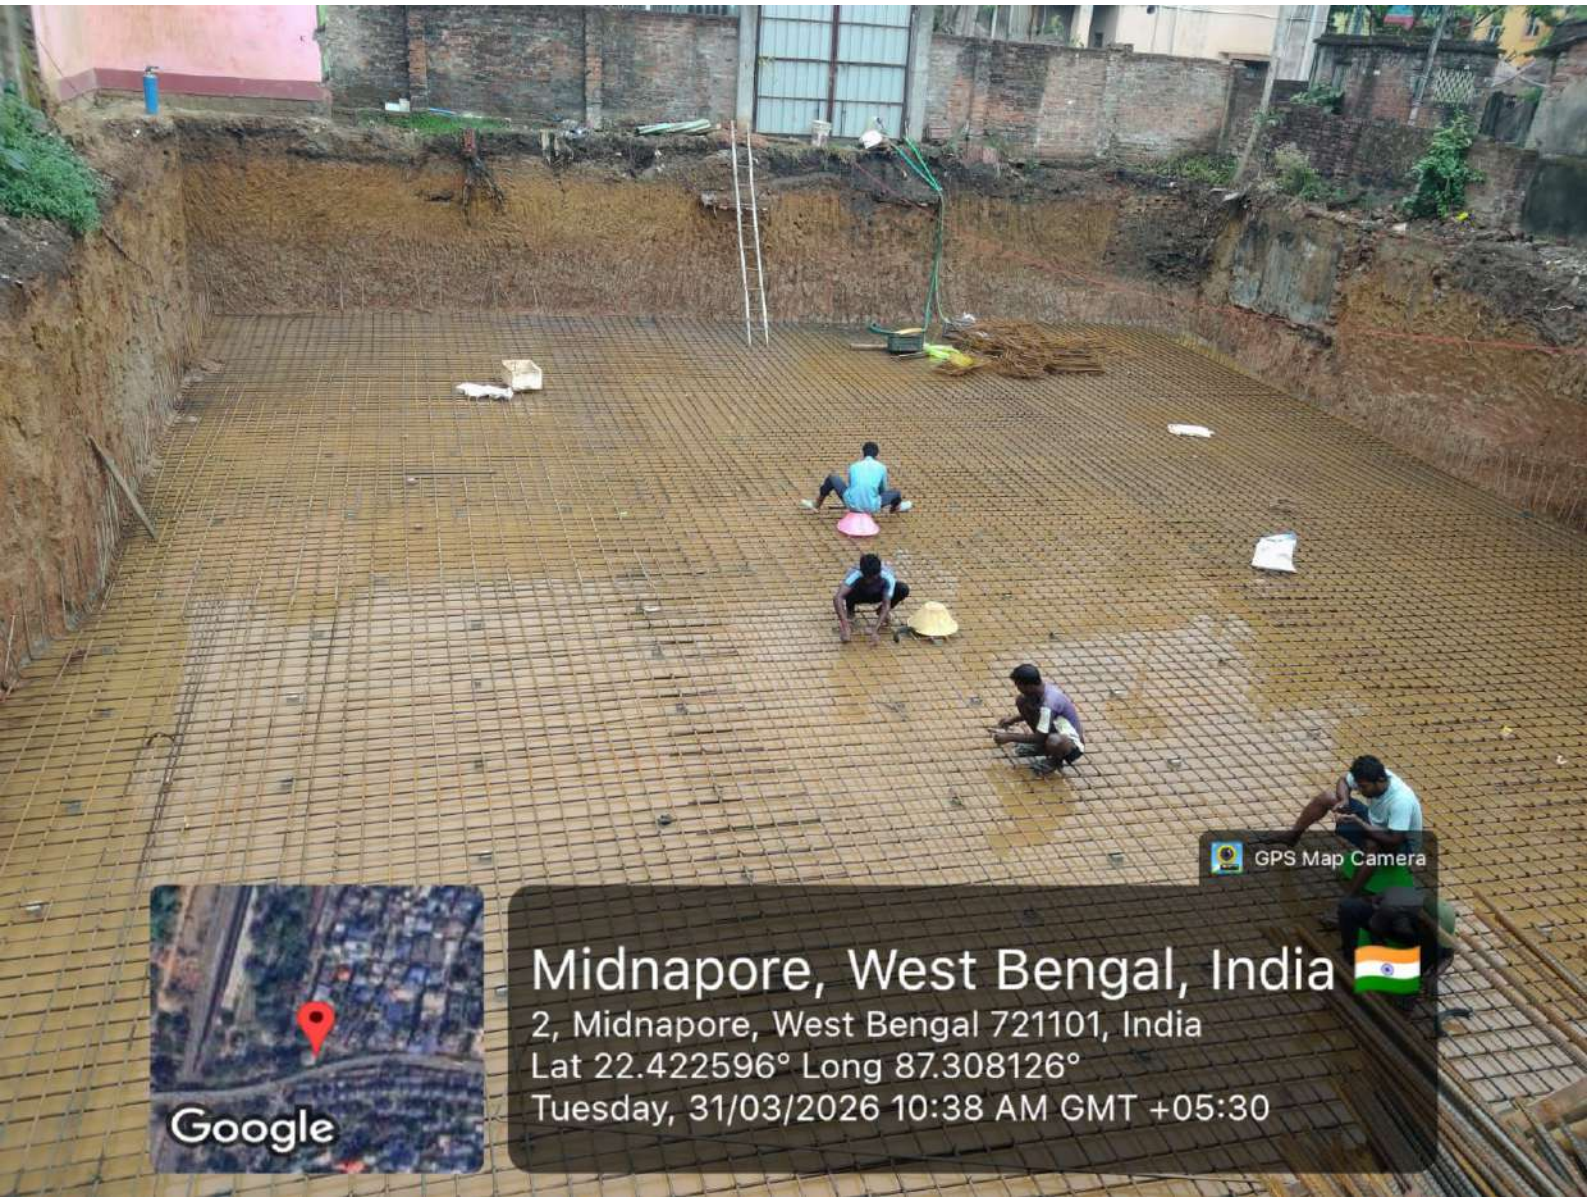

GPS Map Camera

Midnapore, West Bengal, India

2, Midnapore, West Bengal 721101, India

Lat 22.422596° Long 87.308126°

Tuesday, 31/03/2026 10:38 AM GMT +05:30